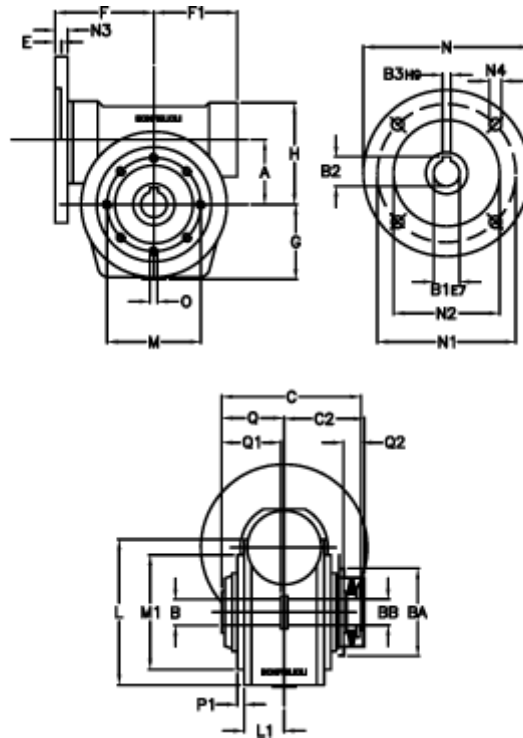

Article number: 390204908072316

Description: Worm Gear with Torque Limiter  
VF 49-L1-P-80 P63B14

## Measures

a = 49.50	C2 = 63,5	L1 = 36.8	O = M6x8
B = 25	Description = VF 49P-xx-63B14	m = 94	P1 = 2.5
B1 E7 = 11	E = 3.0	M1 = 68	Q = 51.0
B2 = 12.8	F = 70	N = 90	Q1 = 41
B3 H9 = 4	F1 = 63	N1 = 75	Q2 = 15
BA = 63	g = 56	N2 = 60	
BB H7 = 14	H = 80.0	N3 = 7.0	
C = 105	L = 107.5	N4 = 6	